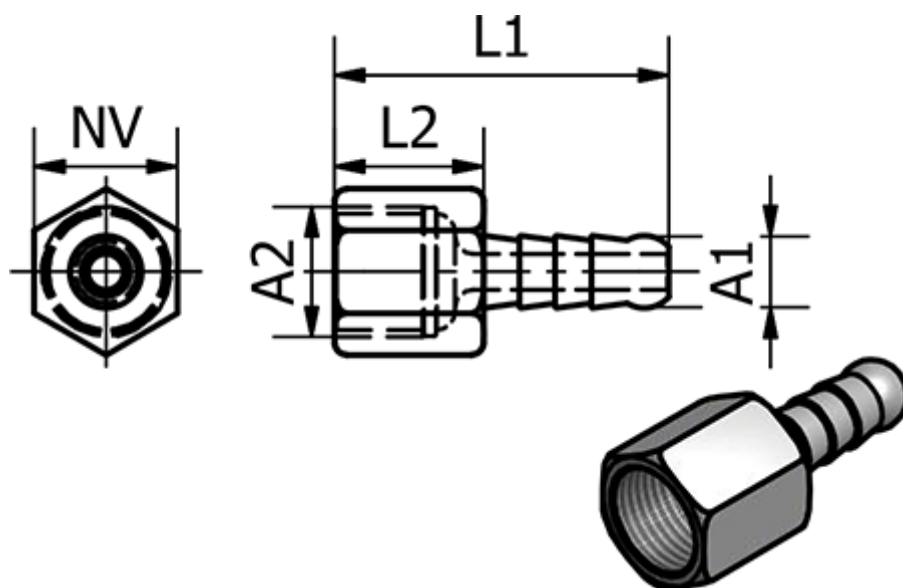

Article number: 58623712N

Description: Tube Connector 237.12-N, Ø12 - G 3/8"
Nickel-plated brass

Measures

Ext. Hose Diameter A1	= 12
L1	= 35
L2	= 12
NV	= 19
Thread A2	= G 3/8"